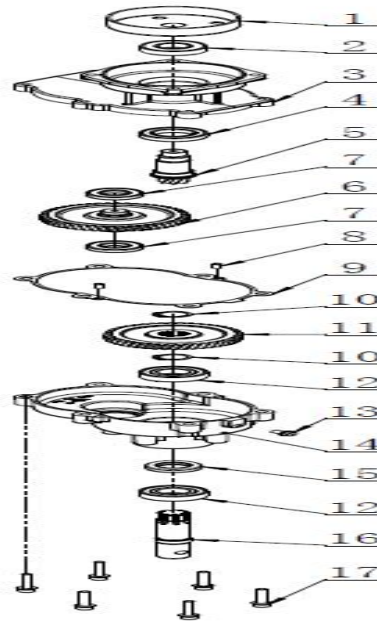

Gear case spare parts

No.	GEARBOX ADA NAME	Name	QTY
1	GD5GA01	clutch drum	pcs 1
2	GD5GA02	bearing R12-2RS	pcs 1
3	GD5GA03	up cover	pcs 1
4	GD5GA04	bearing 6905-2RS	pcs 1
5	GD5GA05	input shaft	pcs 1
6	GD5GA06	Double gear	pcs 1
7	GD5GA07	bearing R10	pcs 1
8	GD5GA08	5*10 nut	pcs 1
9	GD5GA09	gear case gasket	pcs 1
10	GD5GA10	spring clip	pcs 1
11	GD5GA11	out put gear	pcs 1
12	GD5GA12	bearing 6004-2RS	pcs 1
13	GD5GA13	M6*10	pcs 1
14	GD5GA14	down cover	pcs 1
15	GD5GA15	oil seal	pcs 1
16	GD5GA16	output shaft	pcs 1
17	GD5GA17	M6*38	pcs 1

No.	HANDLE ADA NAME	Name		
2	GD5HA02	Gear case assy	pcs	1
3	GD5HA03	screw	pcs	1
4	GD5HA04	AVS Metal	pcs	1
5	GD5HA05	AVS Ruber	pcs	1
6	GD5HA06		pcs	1
7	GD5HA07		pcs	1
8	GD5HA08	ON/OFF assy	pcs	1
9	GD5HA09	Right handle	pcs	1
10	GD5HA10		pcs	1
11	GD5HA11		pcs	1
12	GD5HA12		pcs	1
13	GD5HA13	Plate	pcs	1
14	GD5HA14		pcs	1
15	GD5HA15	D clip	pcs	1
16	GD5HA16	Auger bit	pcs	1
17	GD5HA17	Left handle	pcs	1